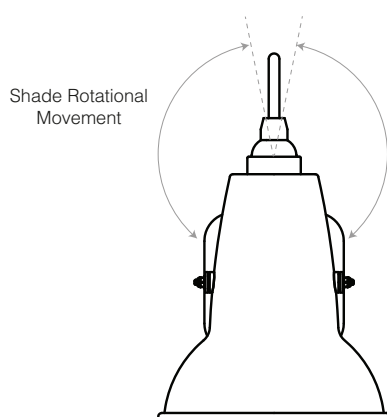

Original 1227™ Mini Wall Light

ANGLEPOISE®

Original 1227™ Mini Collection | Technical Sheet

Launched In 2015 | Designed by George Carwardine

Product

Wall Light - Jet Black
Wall Light - Linen White
Wall Light - Dove Grey

Description

Our Original Mini 1227™ wall light may be small, but it is effortlessly functional and perfectly formed. Stand out features include a rotating steel shade, chrome fittings, and a die-cast aluminium wall scone, complete with an integral switch. Proof that great things don't have to come in large packages.

Materials

- Gloss paint finish
- Steel shade
- Chrome plated fittings
- Fabric cable
- Die-cast aluminium wall plate
- IP20 rating

Dimensions

- Shade diameter: $\varnothing 13\text{cm}$
- Shade height: 14cm
- Max reach: 28cm (from wall to shade)
- Wall plate: 8 x 8cm
- Light Packaging (L x W x H): 19cm x 16cm x 28cm
- Light Packaged Weight: 0.85kg

Electrical

- Voltage: 220/240V, 50/60Hz
- Class II - Double insulated
- E14 lamp holder
- Maximum permitted bulb: 15W CFL / 6W LED E14
- Push switch on wall plate
- Light can be wired to an external light switch
- Bulb not included

Bulb not included