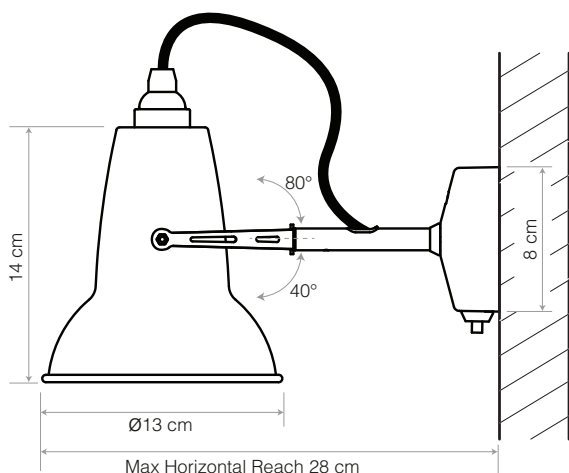

Original 1227™ Mini Wall Light

ANGLEPOISE®

Original 1227™ Mini Collection | Technical Sheet

Launched In 2015 | Designed by George Carwardine

Product

Wall Light - Jet Black
Wall Light - Linen White
Wall Light - Dove Grey

Description

Our Original Mini 1227™ wall light may be small, but it is effortlessly functional and perfectly formed. Stand out features include a rotating steel shade, chrome fittings, and a die-cast aluminium wall scone, complete with an integral switch. Proof that great things don't have to come in large packages.

Materials

- Gloss paint finish
- Steel shade
- Chrome plated fittings
- Fabric cable
- Die-cast aluminium wall plate
- IP20 rating

Dimensions

- Shade diameter: $\varnothing 13\text{cm}$
- Shade height: 14cm
- Max reach: 28cm (from wall to shade)
- Wall plate: 8 x 8cm
- Light Packaging (L x W x H): 19cm x 16cm x 28cm
- Light Packaged Weight: 0.85kg

Electrical

- Voltage: 220/240V, 50/60Hz
- Class II - Double insulated
- E14 lamp holder
- Maximum permitted bulb: 15W CFL / 6W LED E14
- Push switch on wall plate
- Light can be wired to an external light switch
- Bulb not included

Bulb not included